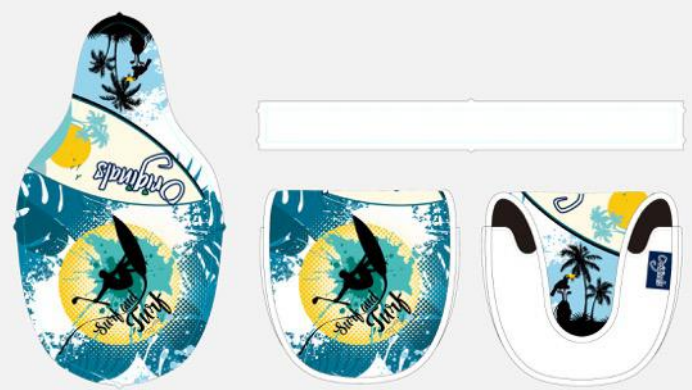

NEW

Divot tool

Duo Ball Marker

Mighty Marker

Wooden Tee

SOLDIER GOLF

NEW

Wood Cover

Blade Cover

Mallet Cover

Spider Mallet Cover

Towel

SURF & TURF

NEW

Wood Cover

Blade Cover

Alignment Cover

Mallet Cover

Spider Mallet Cover

Towel

SURF & TURF

NEW

Divot tool

Duo Ball Marker

Mighty Marker

Wooden Tee

SUPER MOM

NEW

Wood Cover

Blade Cover

Alignment Cover

Mallet Cover