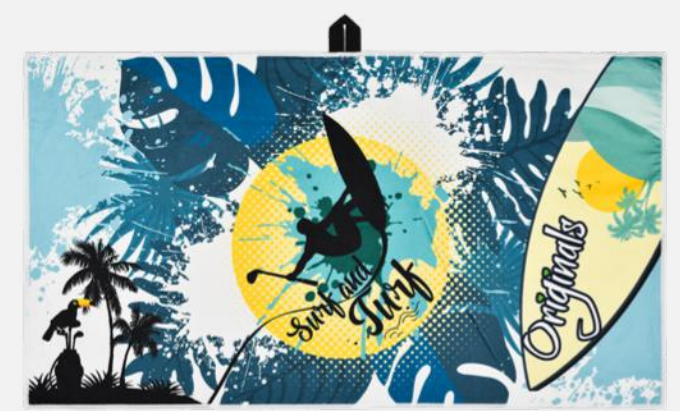

Blade Cover

Mallet Cover

Spider Mallet Cover

Towel

SURF & TURF

NEW

Wood Cover

Blade Cover

Alignment Cover

Mallet Cover

Spider Mallet Cover

Towel

SURF & TURF

NEW

Divot tool

Duo Ball Marker

Mighty Marker

Wooden Tee

SUPER MOM

NEW

Wood Cover

Blade Cover

Alignment Cover

Mallet Cover